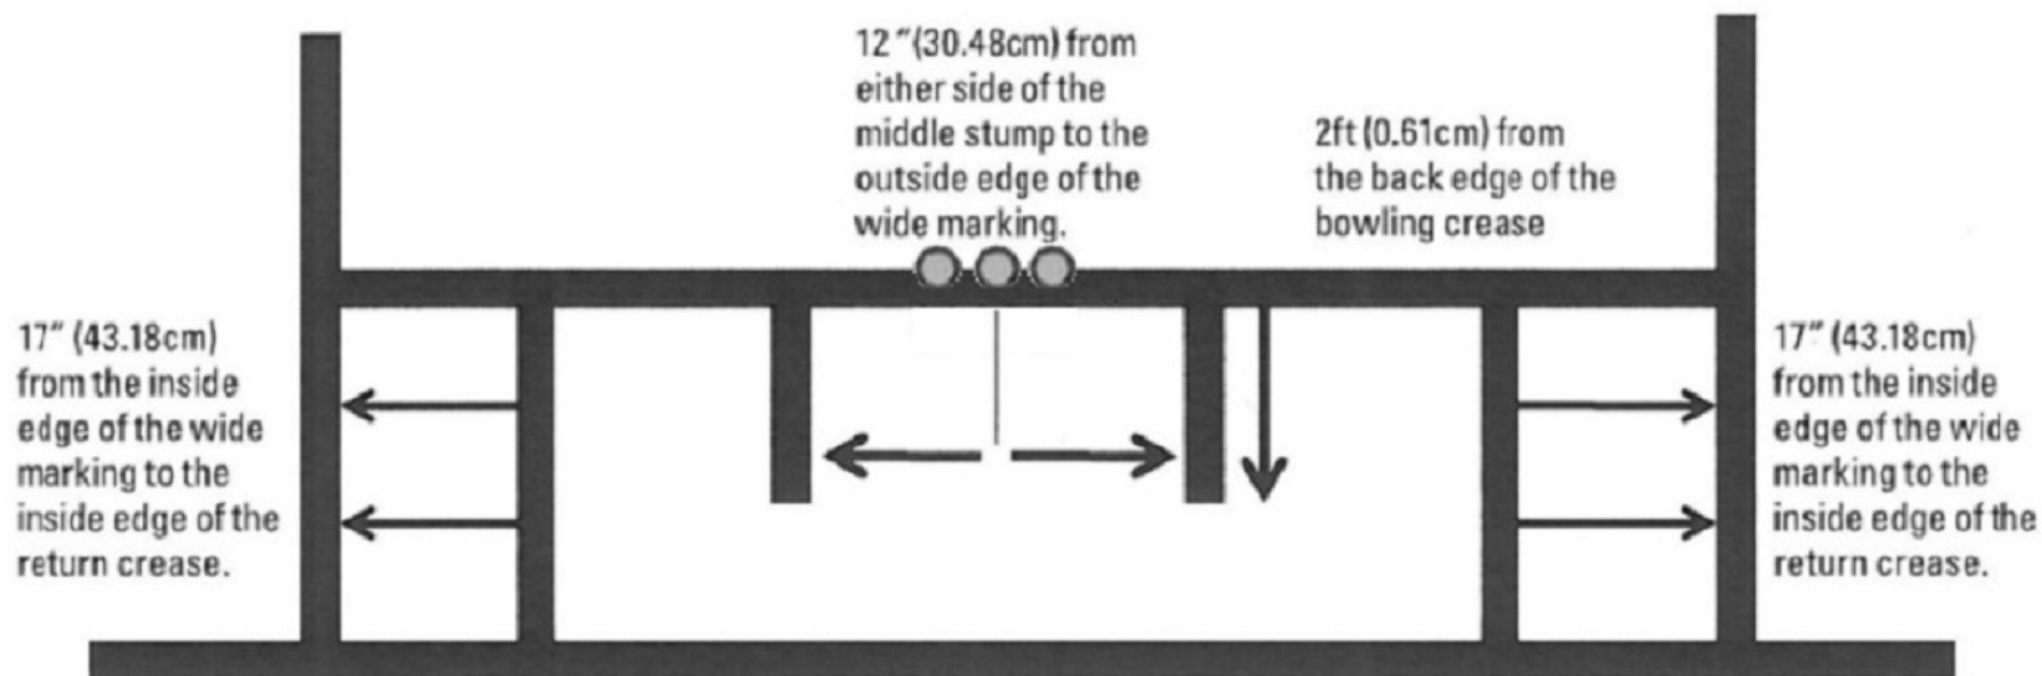

Wide Marking Appendix (One Day and T20 Matches)

adapted from QLD Cricket Premier Grade Handbook 2012/13 p108